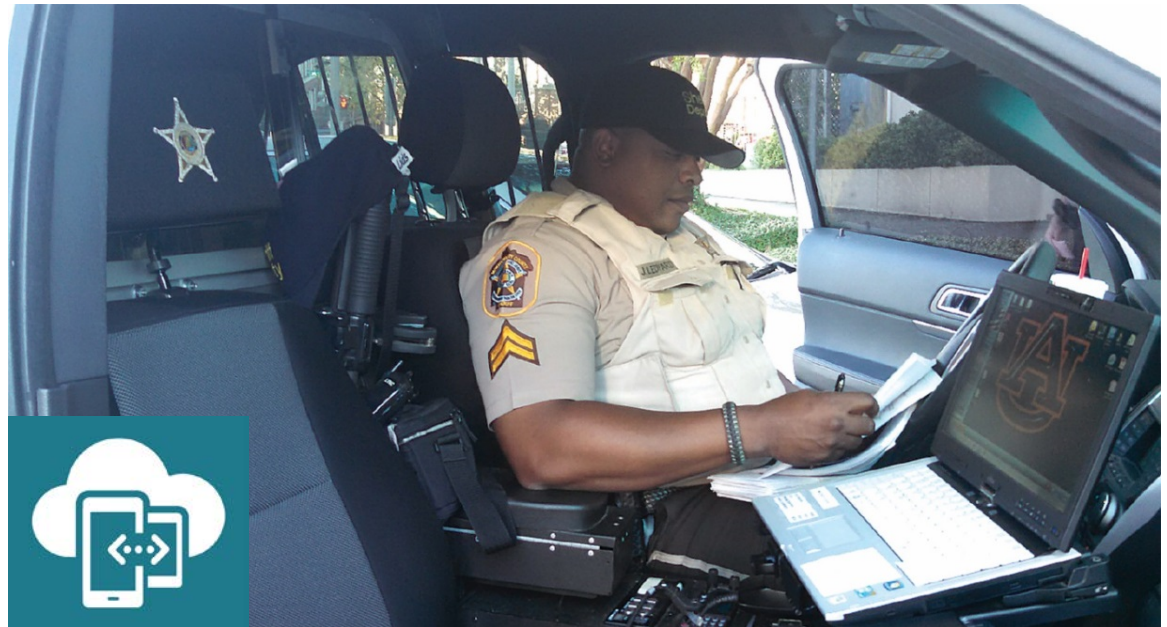

MOBILE DATA

**PINNACLE
NETWORKX**

MOBILE DATA

Our creative design team can assist you and your agency to create, customize and personalize any mounting solution that is needed for your fleet. We have a wide range of mounting solutions to accommodate just about any technology you can put in a vehicle.

OUR APPROACH

We work with a wide variety of technology and take great pride in our customer care that we are noted for here at Pinnacle NetworkX.

SOLUTIONS

- Customized Mounting: Laptops, Tablets and many more
- Locking Mount Port Replicators, Printers, Scanners & GPS
- Armrest & Headrest Printer Mounts